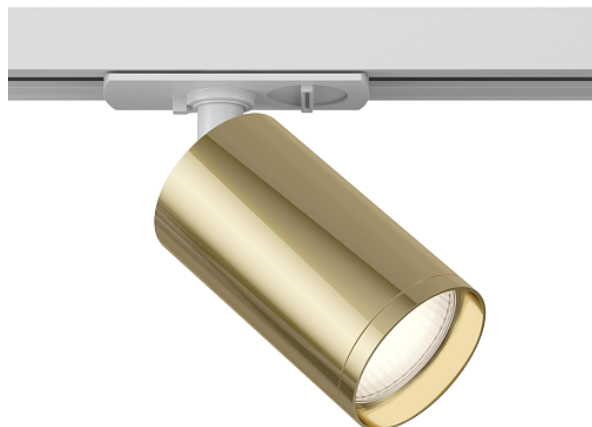

Track Lighting Focus S

Single phase track system UNITY GU10x1 10W

Series: Focus S Article: TR020-1-U-GU10-WG

Article	TR020-1-U-GU10-WG
Brand	Technical
Collection	Single phase track system UNITY
Series	The series includes recessed, surface-mounted and track luminaires with one and two shades. Large selection of shades. Large selection of colour solutions (up to 16 colour variations in individual models).
Product type	Track Lighting
Fitting color	White with gold
Fitting material	Aluminum
Light source	GU10
Number of lamps	1
IP protection	IP 20
Dimmable	No
Height	125
Length	92
Voltage	AC 220-240
Diameter	52
Protection level	Class2

Warranty	3
Power	10
Volume	0.0006
Lamps included	No
Mounting bowl	Yes
Chain	No
Mounting hole depth	20
Mounting Hole Width	82
Base	Yes
Dome lamp switch	No
Fireproof	No
Dyed	No
Lampshade	No
Packing length	130
Net	0.198
Gross	0.204
Motion sensor	No
Illumination sensor	No
Solar battery	No
Built in driver	No