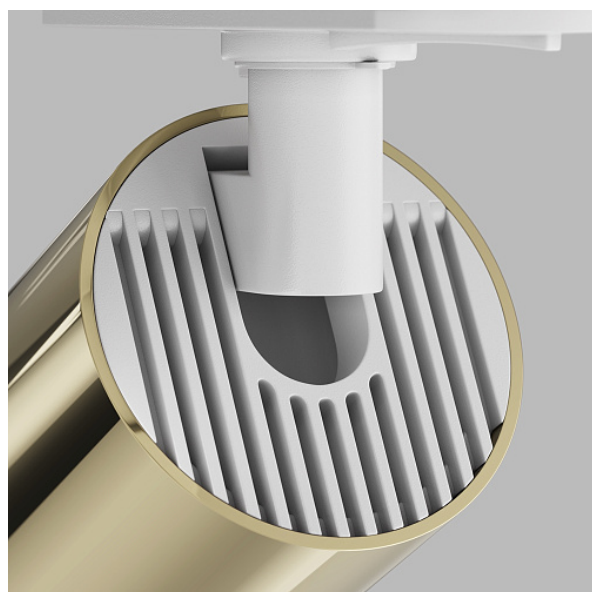

Track Lighting Focus S

Single phase track system UNITY GU10x1 10W

Series: Focus S Article: TR020-1-U-GU10-WG

Article	TR020-1-U-GU10-WG
Brand	Technical
Collection	Single phase track system UNITY
Series	The series includes recessed, surface-mounted and track luminaires with one and two shades. Large selection of shades. Large selection of colour solutions (up to 16 colour variations in individual models).
Product type	Track Lighting
Fitting color	White with gold
Fitting material	Aluminum
Light source	GU10
Number of lamps	1
IP protection	IP 20
Dimmable	No
Height	125
Length	92
Voltage	AC 220-240
Diameter	52
Protection level	Class2

Warranty	3
Power	10
Volume	0.0006
Lamps included	No
Mounting bowl	Yes
Chain	No
Mounting hole depth	20
Mounting Hole Width	82
Base	Yes
Dome lamp switch	No
Fireproof	No
Dyed	No
Lampshade	No
Packing length	130
Net	0.198
Gross	0.204
Motion sensor	No
Illumination sensor	No
Solar battery	No
Built in driver	No