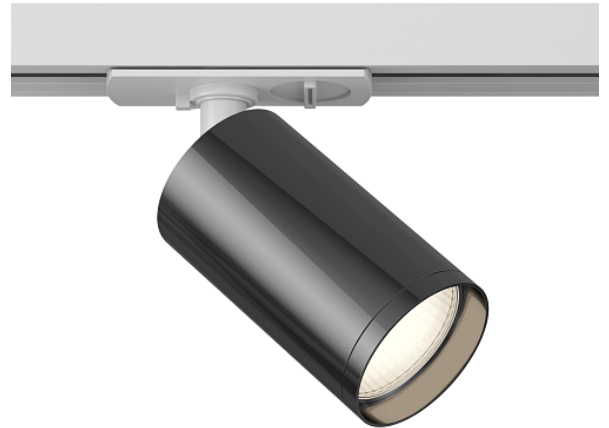

Track Lighting Focus S

Single phase track system UNITY GU10x1 10W

Series: Focus S Article: TR020-1-U-GU10-WGF

Article	TR020-1-U-GU10-WGF
Brand	Technical
Collection	Single phase track system UNITY
Series	The series includes recessed, surface-mounted and track luminaires with one and two shades. Large selection of shades. Large selection of colour solutions (up to 16 colour variations in individual models).
Product type	Track Lighting
Fitting color	White and graphite
Fitting material	Aluminum
Light source	GU10
Number of lamps	1
IP protection	IP 20
Dimmable	No
Height	125
Length	92
Voltage	AC 220-240
Diameter	52
Protection level	Class2

Warranty	3
Power	10
Volume	0.0007
Lamps included	No
Mounting bowl	Yes
Chain	No
Mounting hole depth	20
Mounting Hole Width	82
Base	Yes
Dome lamp switch	No
Fireproof	No
Dyed	No
Lampshade	No
Packing length	90
Net	0.22
Gross	0.24
Motion sensor	No
Illumination sensor	No
Solar battery	No
Built in driver	No