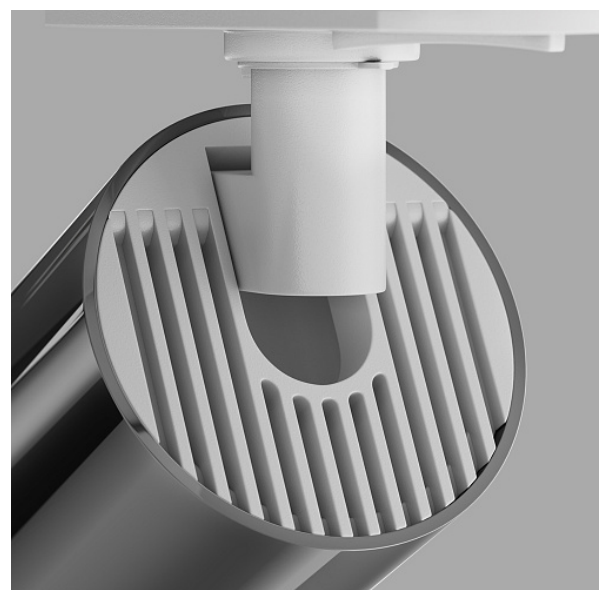

Track Lighting Focus S

Single phase track system UNITY GU10x1 10W

Series: Focus S Article: TR020-1-U-GU10-WGF

Article	TR020-1-U-GU10-WGF
Brand	Technical
Collection	Single phase track system UNITY
Series	The series includes recessed, surface-mounted and track luminaires with one and two shades. Large selection of shades. Large selection of colour solutions (up to 16 colour variations in individual models).
Product type	Track Lighting
Fitting color	White and graphite
Fitting material	Aluminum
Light source	GU10
Number of lamps	1
IP protection	IP 20
Dimmable	No
Height	125
Length	92
Voltage	AC 220-240
Diameter	52
Protection level	Class2

Warranty	3
Power	10
Volume	0.0007
Lamps included	No
Mounting bowl	Yes
Chain	No
Mounting hole depth	20
Mounting Hole Width	82
Base	Yes
Dome lamp switch	No
Fireproof	No
Dyed	No
Lampshade	No
Packing length	90
Net	0.22
Gross	0.24
Motion sensor	No
Illumination sensor	No
Solar battery	No
Built in driver	No