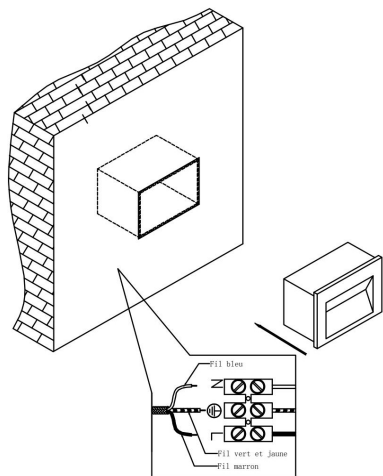

①

②

③

④

MAX 3W
250 Lumen

Model: O045SL-L3B3K
Collection: Outdoor
Series: Bosca
Step Light

This product contains a light source of the energy efficiency class G