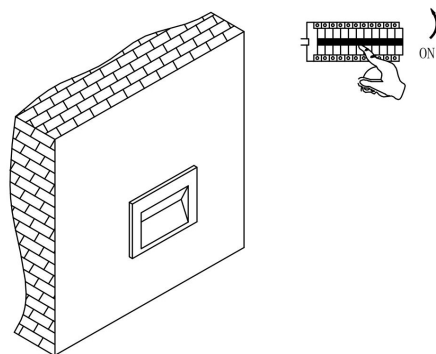

①

②

③

④

MAX 3W
250 Lumen

Model: O045SL-L3B3K
Collection: Outdoor
Series: Bosca
Step Light

This product contains a light source of the energy efficiency class G