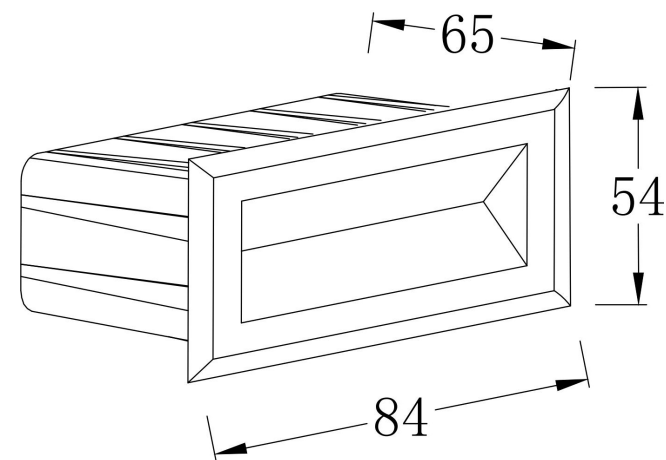

①

②

③

④

MAX 3W
250 Lumen

Model: O045SL-L3B3K
Collection: Outdoor
Series: Bosca
Step Light

This product contains a light source of the energy efficiency class G