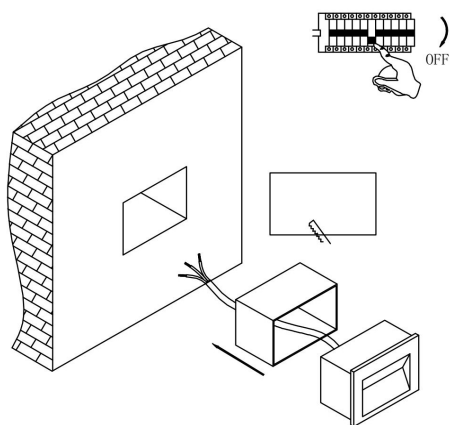

①

②

③

④

MAX 3W
250 Lumen

Model: O045SL-L3B3K
Collection: Outdoor
Series: Bosca
Step Light

This product contains a light source of the energy efficiency class G