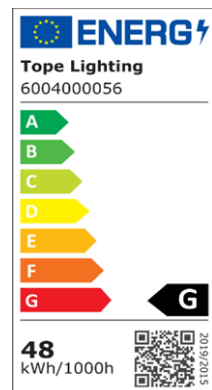

Capabilities	
Dimmable	Yes
Type of connection	Via wires terminal blocks
Standards and Certificates	
Protection class IK	IK05
Type of protection IP	IP20
Standards	CE, RoHS
Warranty	36 months

LOGISTICAL DATA

Main package	
Product code	6004000056
Package	Carton
Units in carton	1 pcs
Package diameters, weight bruto	440x440x80mm ; 1,128 kg
Product EAN code	4772007006793
Second package	
Package	Carton box
Folding carton boxes in shipping carton	10 pcs
Package diameters, weight bruto	900x425x460mm ; 12,578 kg
Shipping carton EAN code	4772007006830

ACCESSORIES

ENERGY EFFICIENCY